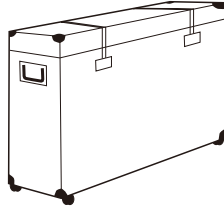

Others

	Item No	Quantity
Demo counter, depth 35 cm	6100	3

Insert panels

	Item No	Quantity
70x100		49
30x70		23
30x100		9

アクセサリ

Brochure pocket
Anthracite (91)
or chrome (00)
Item No. 5100

Brochure shelf
width 70 cm
White (92), anthracite (91)
Item No. 5103

Spotlight
black(93) or white(92)
Incl. bulb 60W
Item No. 80000

Halogen spotlight
black or white
Incl. lamp 50W
Item No. 80001

Straight shelf
width 70 cm, depth 30 cm.
Grey (90). Max 5 kg.
Item No. 5110

Hard plastic case
for 10 frames 70x100 cm and
accessories.
Colour: light grey.
Easily portable, 4 wheels.
Item No. 5009