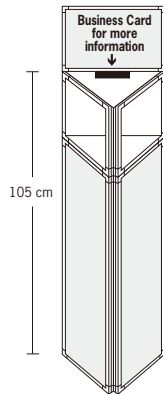

Others

	Item No	Quantity
Demo counter, depth 35 cm	6100	3

Insert panels

	Item No	Quantity
70x100		49
30x70		23
30x100		9

アクセサリ

Brochure pocket
Anthracite (91)
or chrome (00)
Item No. 5100

Brochure shelf
width 70 cm
White (92), anthracite (91)
Item No. 5103

Spotlight
black(93) or white(92)
Incl. bulb 60W
Item No. 80000

Halogen spotlight
black or white
Incl. lamp 50W
Item No. 80001

Straight shelf
width 70 cm, depth 30 cm.
Grey (90). Max 5 kg.
Item No. 5110

Hard plastic case
for 10 frames 70x100 cm and
accessories.
Colour: light grey.
Easily portable, 4 wheels.
Item No. 5009

Carrying bags for backwalls
for 10 frames 70x100 cm
Item No. 5002

Hard plywood case
for 10 frames 70x100 cm.
Colour: black.
Item No. 5007

Accessory bag
For spotlights and
brochure pockets etc.
Item No. 5006