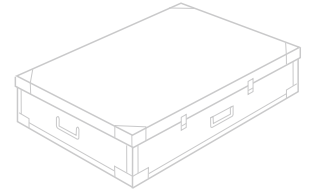

Hard plywood case
for 10 frames 70x100 cm.
Colour: black.
Item No. 5007